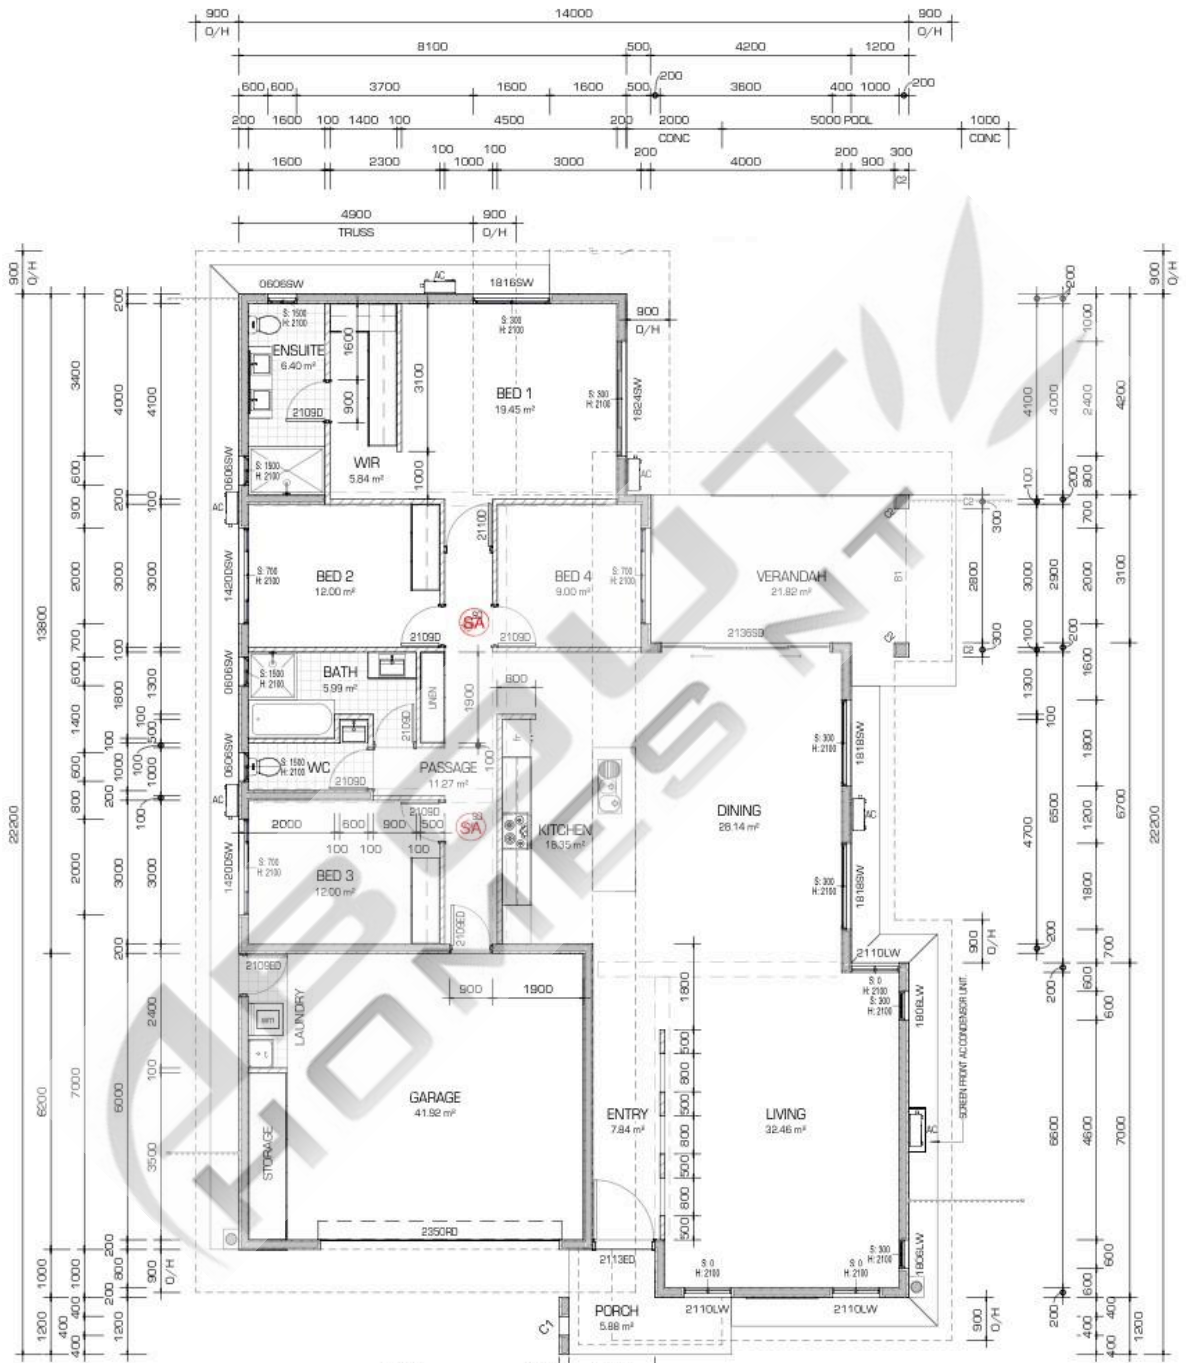

About Homes NT is your trusted Darwin home builder. We bring over 30 years of building experience to deliver quality homes that are functional and beautiful to Darwin and Palmerston residence.

PANSI 1

HOUSE WIDTH: 14M - HOUSE LENGTH: 22.2M - TOTAL FLOOR AREA: 264M²

Area Schedule		
Name	Area	Perimeter
Main Living Area	191 m ²	70000
Garage	45 m ²	26800
Verandah	22 m ²	20800
Porch	6 m ²	11600
Grand total	264M ²	

PANSI 3

HOUSE WIDTH: 16.7M - HOUSE LENGTH: 17.3M - TOTAL FLOOR AREA: 256M²

Area Schedule		
Name	Area	Perimeter
Main Living Area	176 m ²	65200
Garage	43 m ²	26800
Verandah	28 m ²	21804
Porch	8 m ²	13000
Grand total	256 m ²	