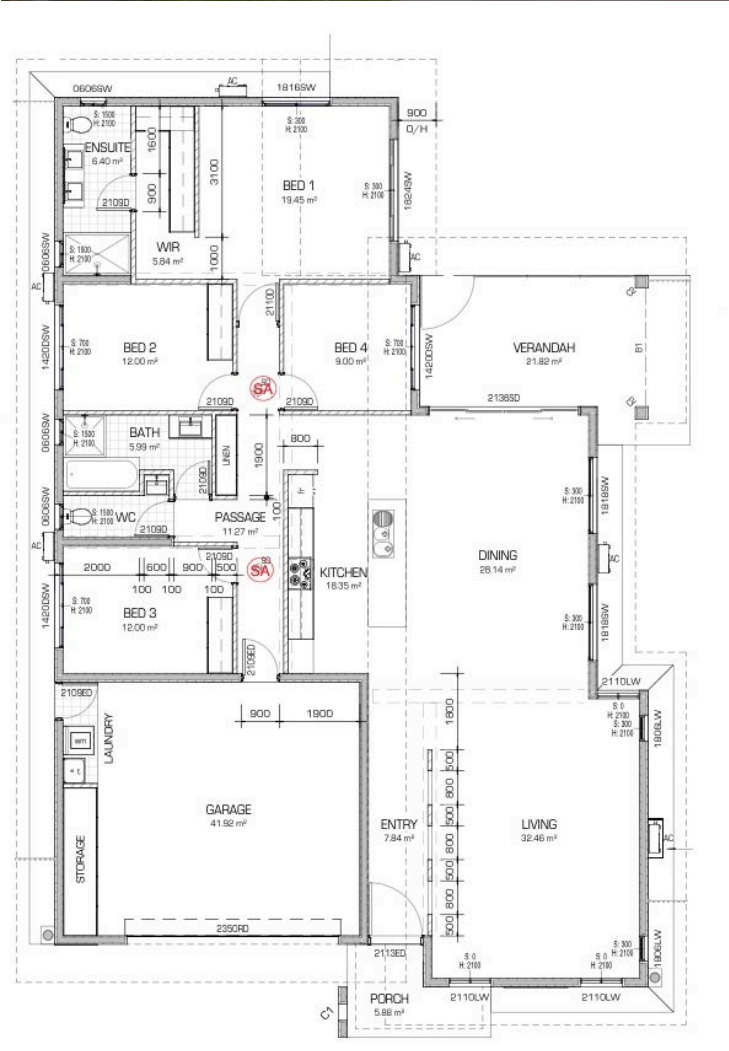

About Homes NT is your trusted Darwin home builder. We bring over 30 years of building experience to deliver quality homes that are functional and beautiful to Darwin and Palmerston residence.

PANSI 1

HOUSE WIDTH: 14M - HOUSE LENGTH: 22.2M - TOTAL FLOOR AREA: 264M²

Area Schedule		
Name	Area	Perimeter
Main Living Area	191 m ²	70000
Garage	45 m ²	26800
Verandah	22 m ²	20800
Porch	6 m ²	11600
Grand total	264M ²	

PANSI 3

HOUSE WIDTH: 16.7M - HOUSE LENGTH: 17.3M - TOTAL FLOOR AREA: 256M²

Area Schedule		
Name	Area	Perimeter
Main Living Area	176 m ²	65200
Garage	43 m ²	26800
Verandah	28 m ²	21804
Porch	8 m ²	13000
Grand total	256 m ²	