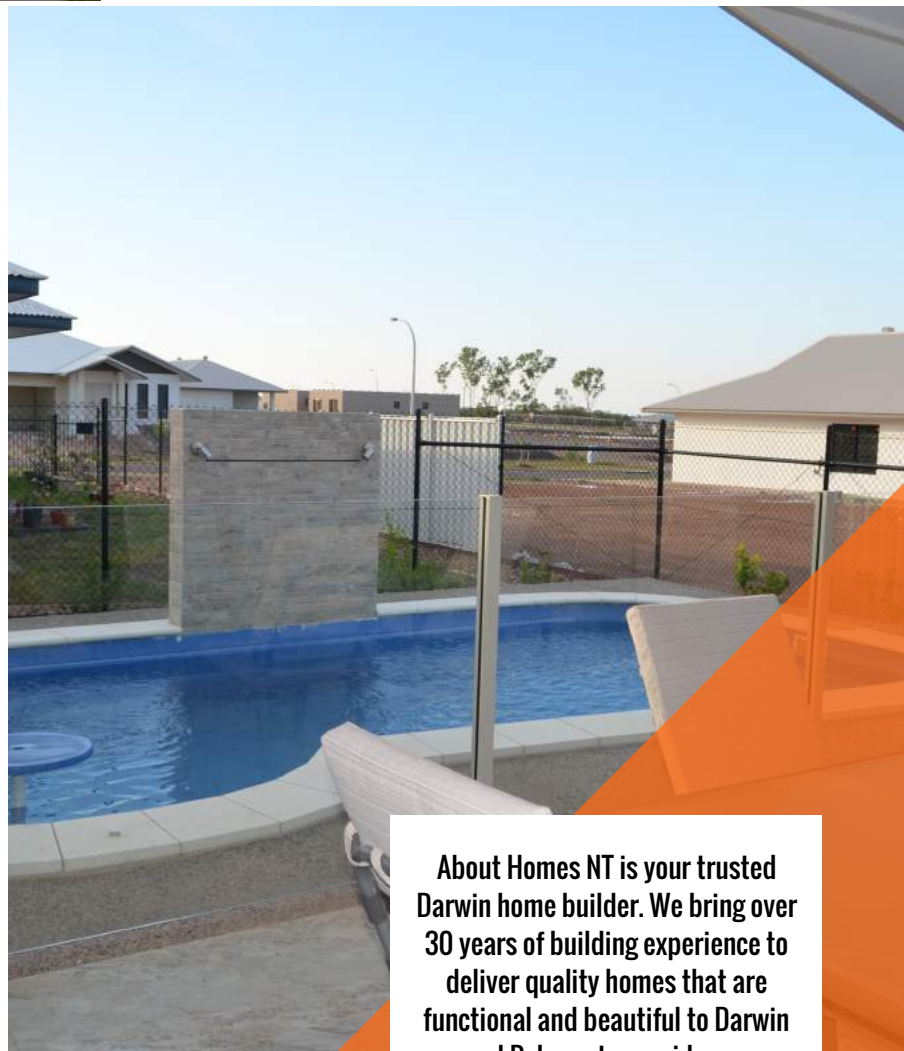

Premium fixtures and inclusions as standard

- Rinnai solar hot water system
- DAIKIN inverters throughout
- ALU-GARD security screens
- Smeg kitchen appliances
- Semi-framed shower screens
- Floor to ceiling tiling in bathrooms
- Exposed aggregate concrete all external
- Build-in laundry cabinet
- caesarstone benchtops
- ...and much much more

About Homes NT is your trusted Darwin home builder. We bring over 30 years of building experience to deliver quality homes that are functional and beautiful to Darwin and Palmerston residence.

PANSI 1

HOUSE WIDTH: 14M - HOUSE LENGTH: 22.2M - TOTAL FLOOR AREA: 264M²