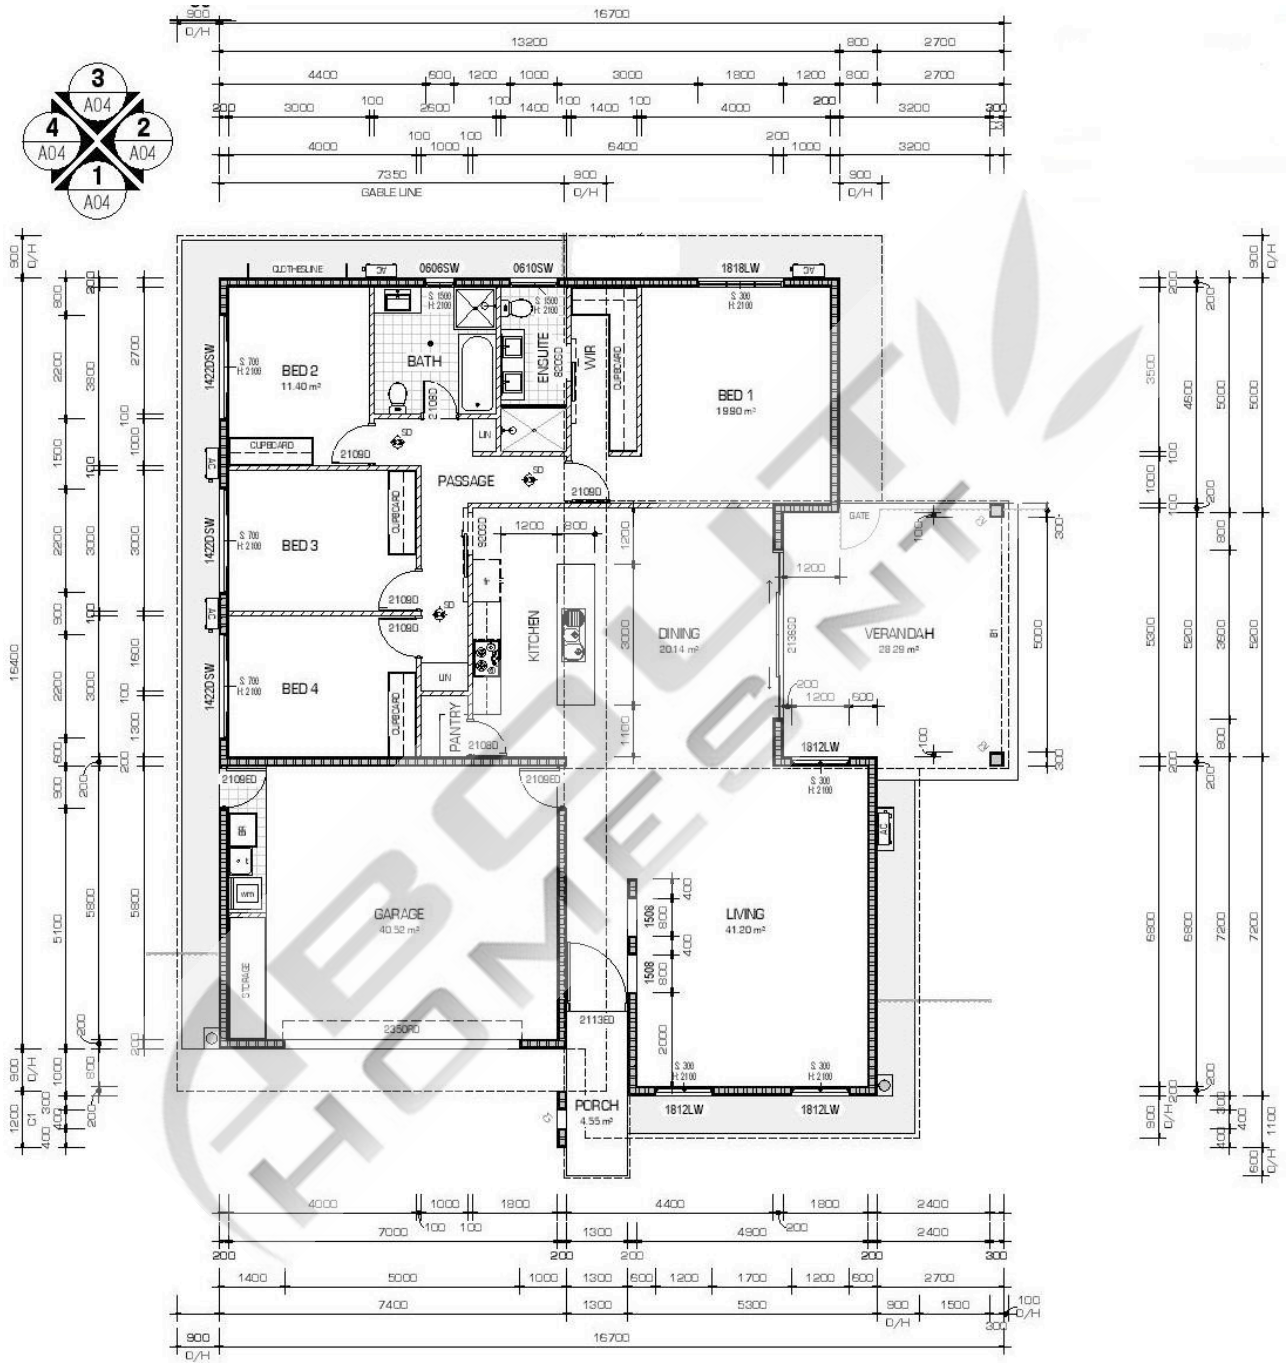

About Homes NT is your trusted Darwin home builder. We bring over 30 years of building experience to deliver quality homes that are functional and beautiful to Darwin and Palmerston residence.

PANSI 1

HOUSE WIDTH: 14M - HOUSE LENGTH: 22.2M - TOTAL FLOOR AREA: 264M²

Area Schedule		
Name	Area	Perimeter
Main Living Area	191 m ²	70000
Garage	45 m ²	26800
Verandah	22 m ²	20800
Porch	6 m ²	11600
Grand total	264M ²	

PANSI 3

HOUSE WIDTH: 16.7M - HOUSE LENGTH: 17.3M - TOTAL FLOOR AREA: 256M²

Area Schedule		
Name	Area	Perimeter
Main Living Area	176 m ²	65200
Garage	43 m ²	26800
Verandah	28 m ²	21804
Porch	8 m ²	13000
Grand total	256 m ²	