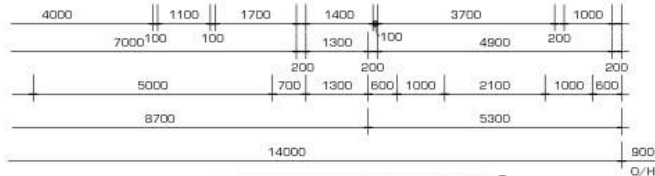

About Homes NT is your trusted Darwin home builder. We bring over 30 years of building experience to deliver quality homes that are functional and beautiful to Darwin and Palmerston residence.

PANSI 1

HOUSE WIDTH: 14M - HOUSE LENGTH: 22.2M - TOTAL FLOOR AREA: 264M²

Area Schedule		
Name	Area	Perimeter
Main Living Area	191 m ²	70000
Garage	45 m ²	26800
Verandah	22 m ²	20800
Porch	6 m ²	11600
Grand total	264M ²	

PANSI 3

HOUSE WIDTH: 16.7M - HOUSE LENGTH: 17.3M - TOTAL FLOOR AREA: 256M²