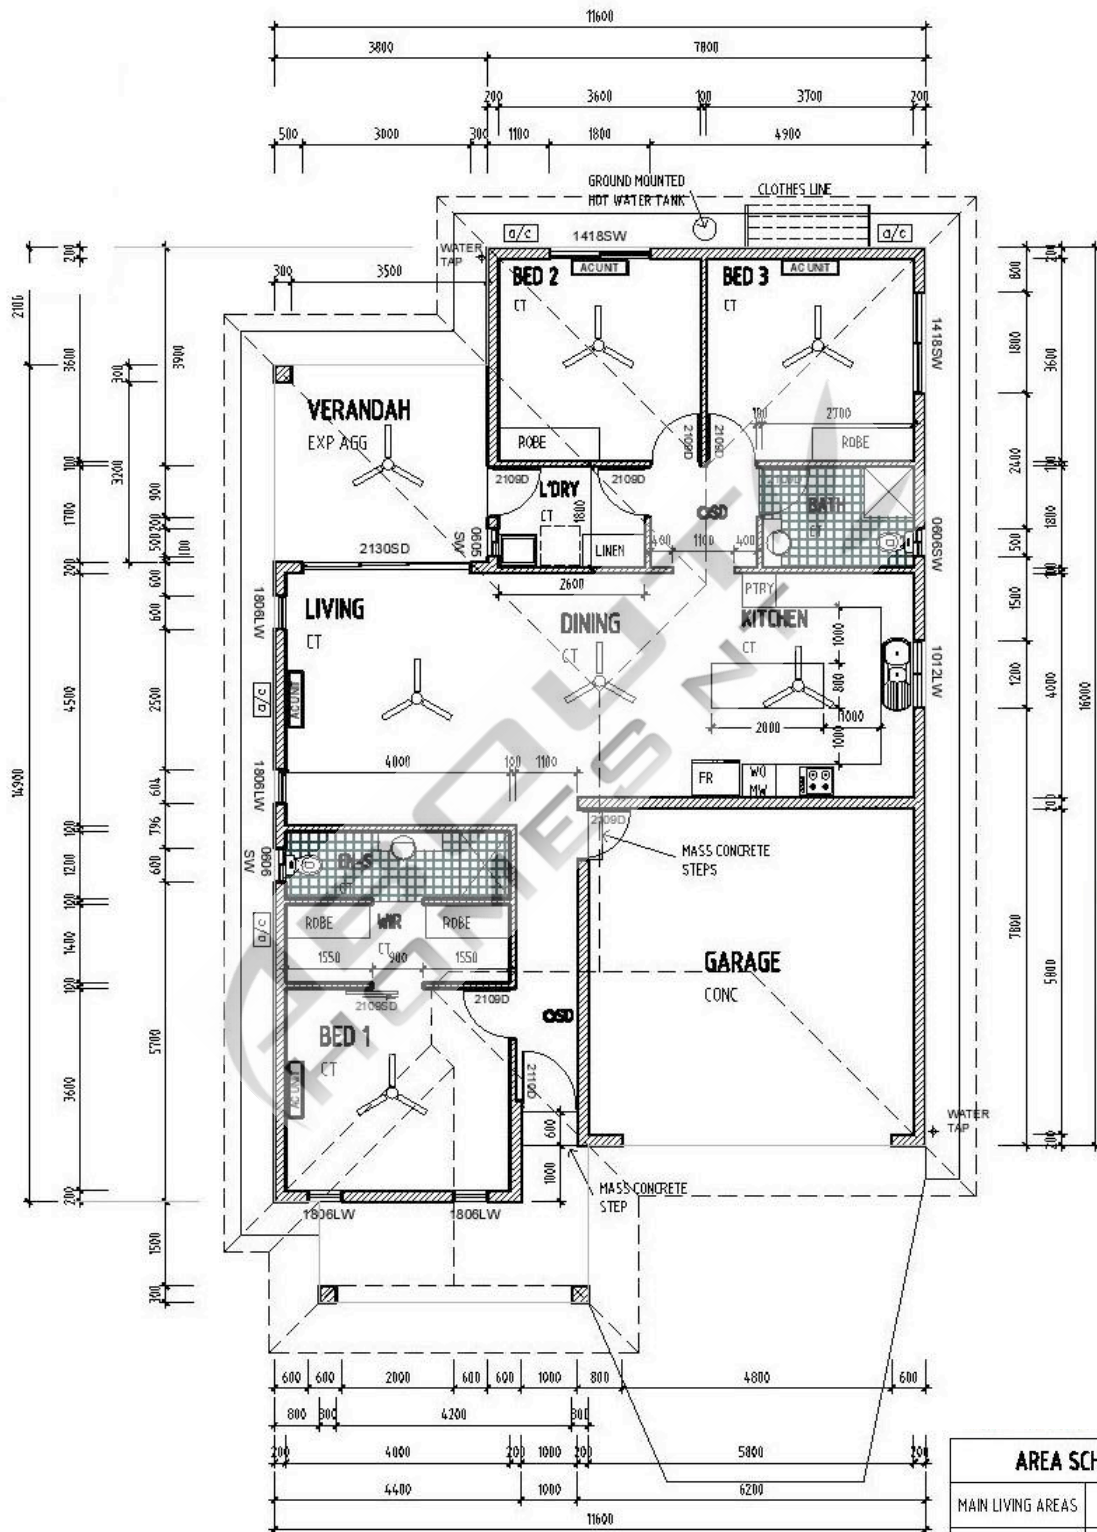

# NORTHERN SPIRIT 6

HOUSE WIDTH: 11.5M - HOUSE LENGTH: 18.7M - TOTAL FLOOR AREA: 195.17M<sup>2</sup>

# NORTHERN SPIRIT 7

HOUSE WIDTH: 12M - HOUSE LENGTH: 18.8M - TOTAL FLOOR AREA: 207.07M<sup>2</sup>

# NORTHERN SPIRIT 8

HOUSE WIDTH: 11.6M - HOUSE LENGTH: 16M - TOTAL FLOOR AREA: 190.3M<sup>2</sup>

AREA SCHEDULE	
MAIN LIVING AREAS	132.36M <sup>2</sup>
VERANDAH	13.3M <sup>2</sup>
GARAGE	36M <sup>2</sup>
PORCH	8.64M <sup>2</sup>
<b>TOTAL</b>	<b>190.3M<sup>2</sup></b>