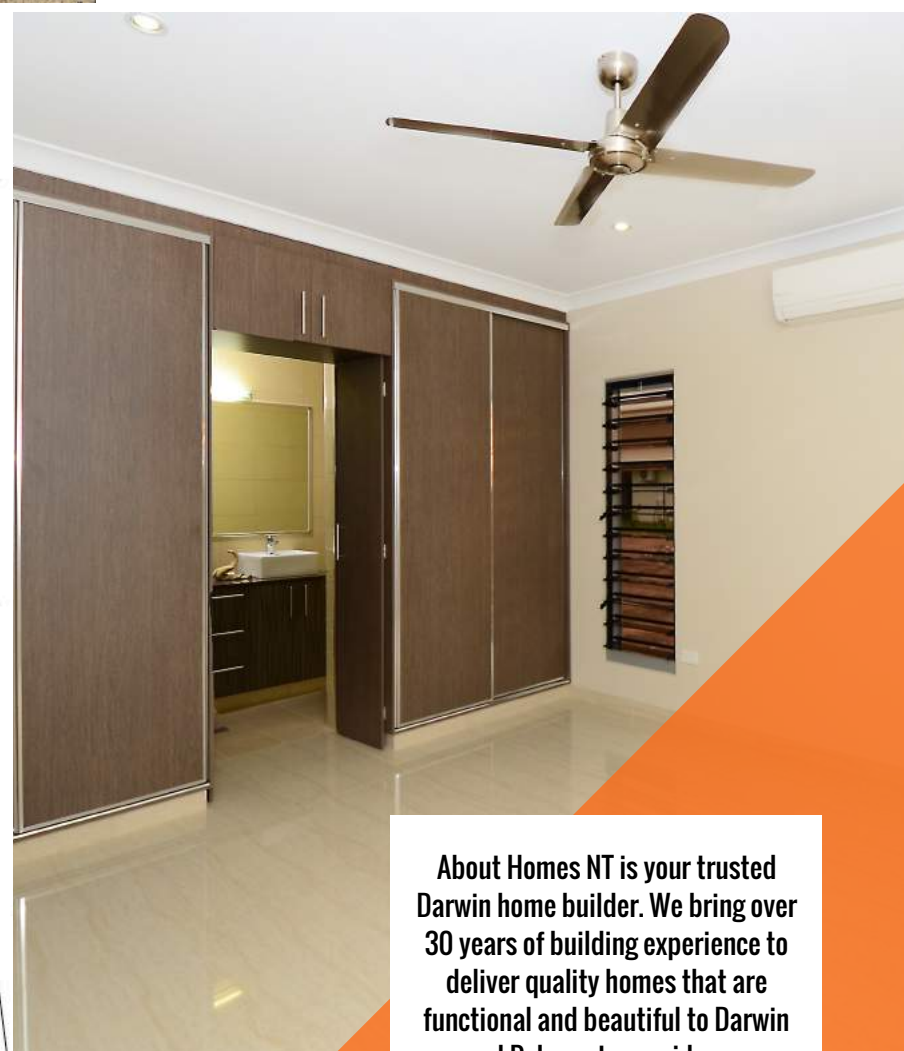

### Premium fixtures and inclusions as standard

- Rinnai solar hot water system
- DAIKIN inverters throughout
- ALU-GARD security screens
- Smeg kitchen appliances
- Semi-framed shower screens
- Floor to ceiling tiling in bathrooms
- Exposed aggregate concrete all external
- Build-in laundry cabinet
- caesarstone benchtops
- ...and much much more

About Homes NT is your trusted Darwin home builder. We bring over 30 years of building experience to deliver quality homes that are functional and beautiful to Darwin and Palmerston residence.