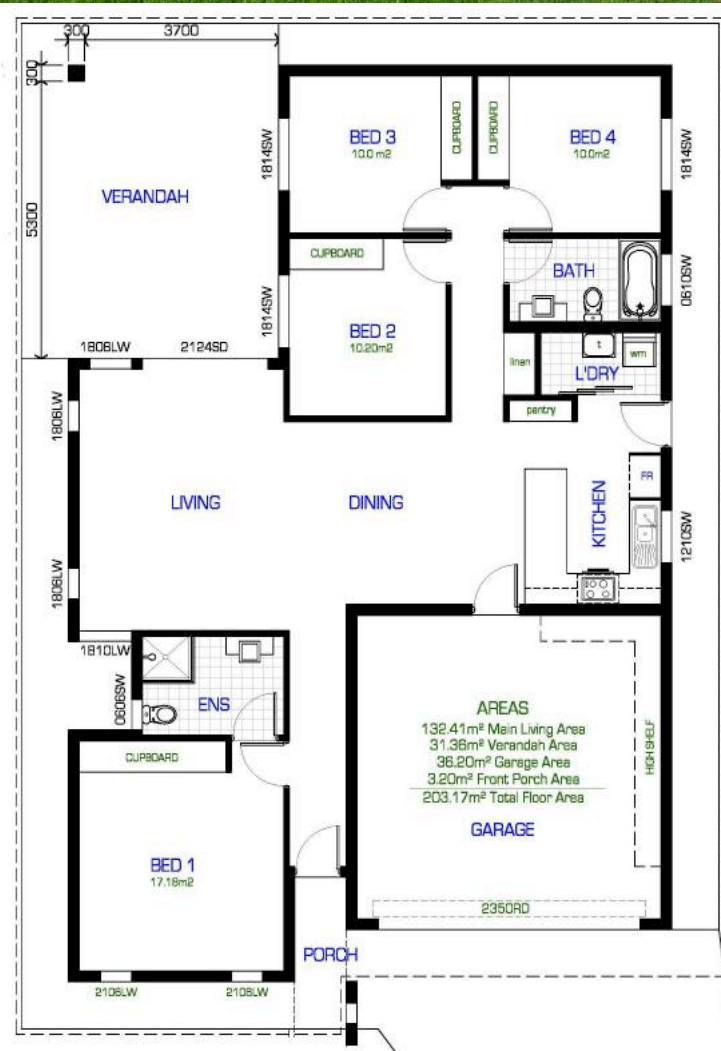

About Homes NT is your trusted Darwin home builder. We bring over 30 years of building experience to deliver quality homes that are functional and beautiful to Darwin and Palmerston residence.