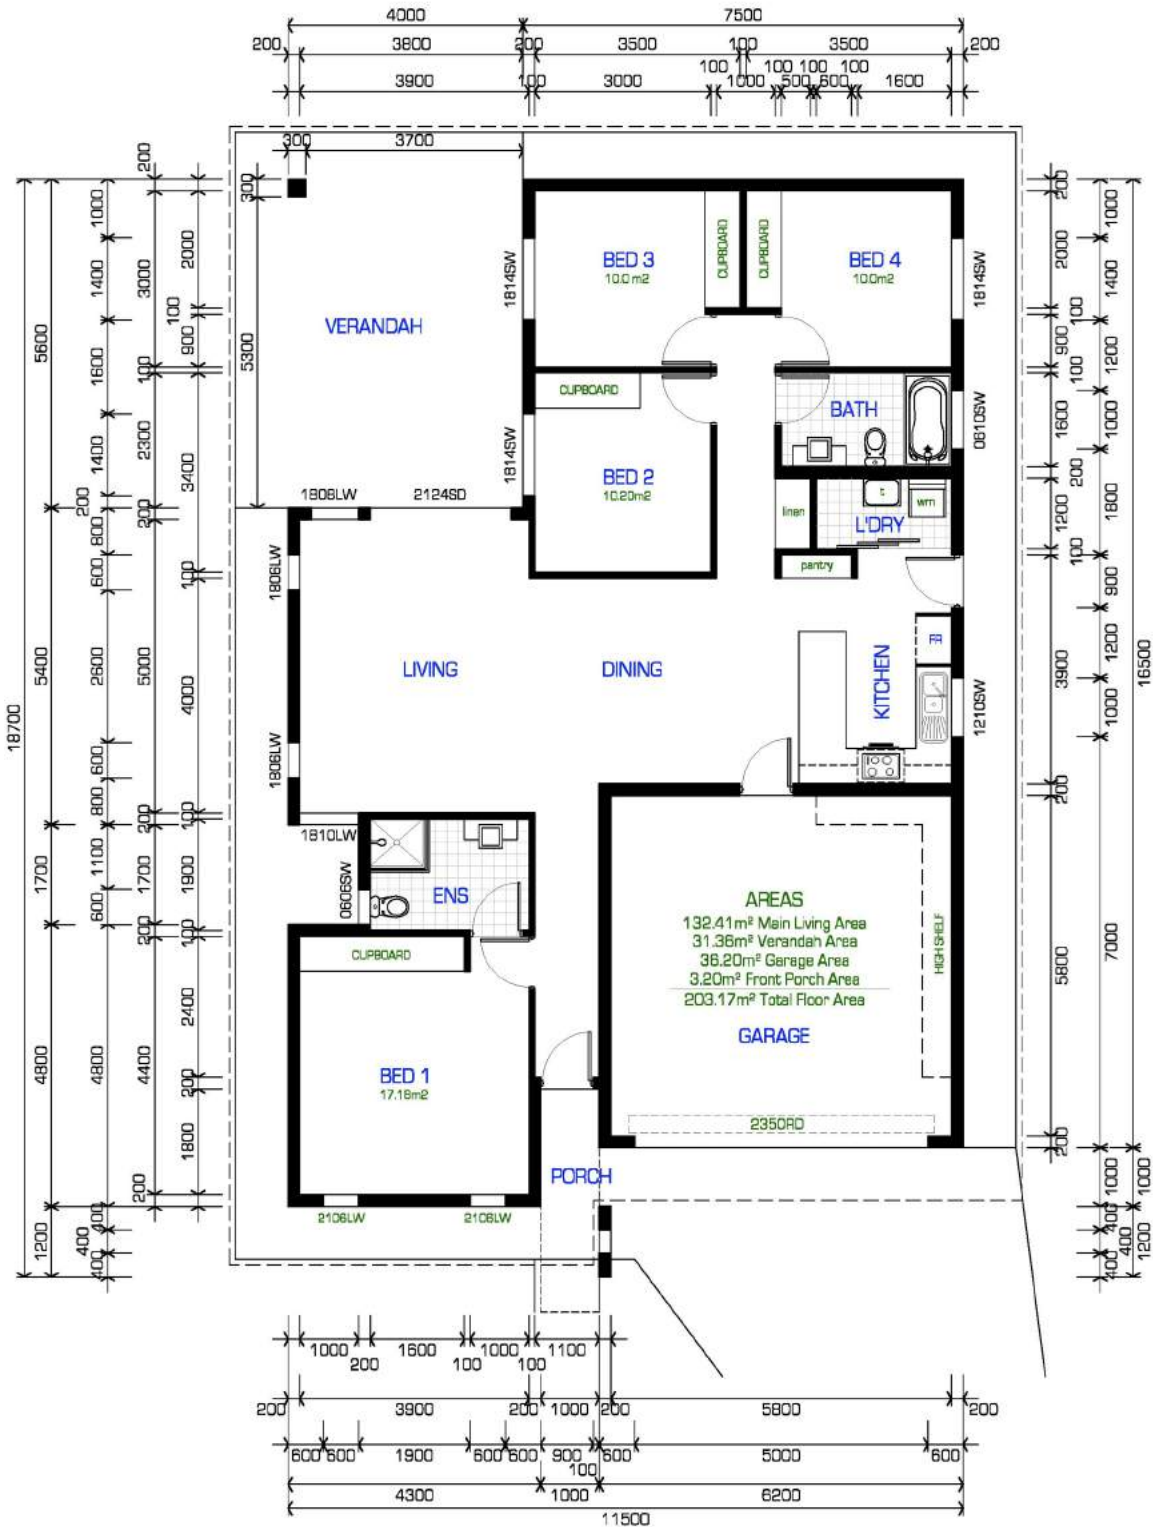

# NORTHERN SPIRIT 6

HOUSE WIDTH: 11.5M - HOUSE LENGTH: 18.7M - TOTAL FLOOR AREA: 195.17M<sup>2</sup>

# NORTHERN SPIRIT 7

HOUSE WIDTH: 12M - HOUSE LENGTH: 18.8M - TOTAL FLOOR AREA: 207.07M<sup>2</sup>

# NORTHERN SPIRIT 8

HOUSE WIDTH: 11.6M - HOUSE LENGTH: 16M - TOTAL FLOOR AREA: 190.3M<sup>2</sup>

AREA SCHEDULE	
MAIN LIVING AREAS	132.36M <sup>2</sup>
VERANDAH	13.3M <sup>2</sup>
GARAGE	36M <sup>2</sup>
PORCH	8.64M <sup>2</sup>
<b>TOTAL</b>	<b>190.3M<sup>2</sup></b>