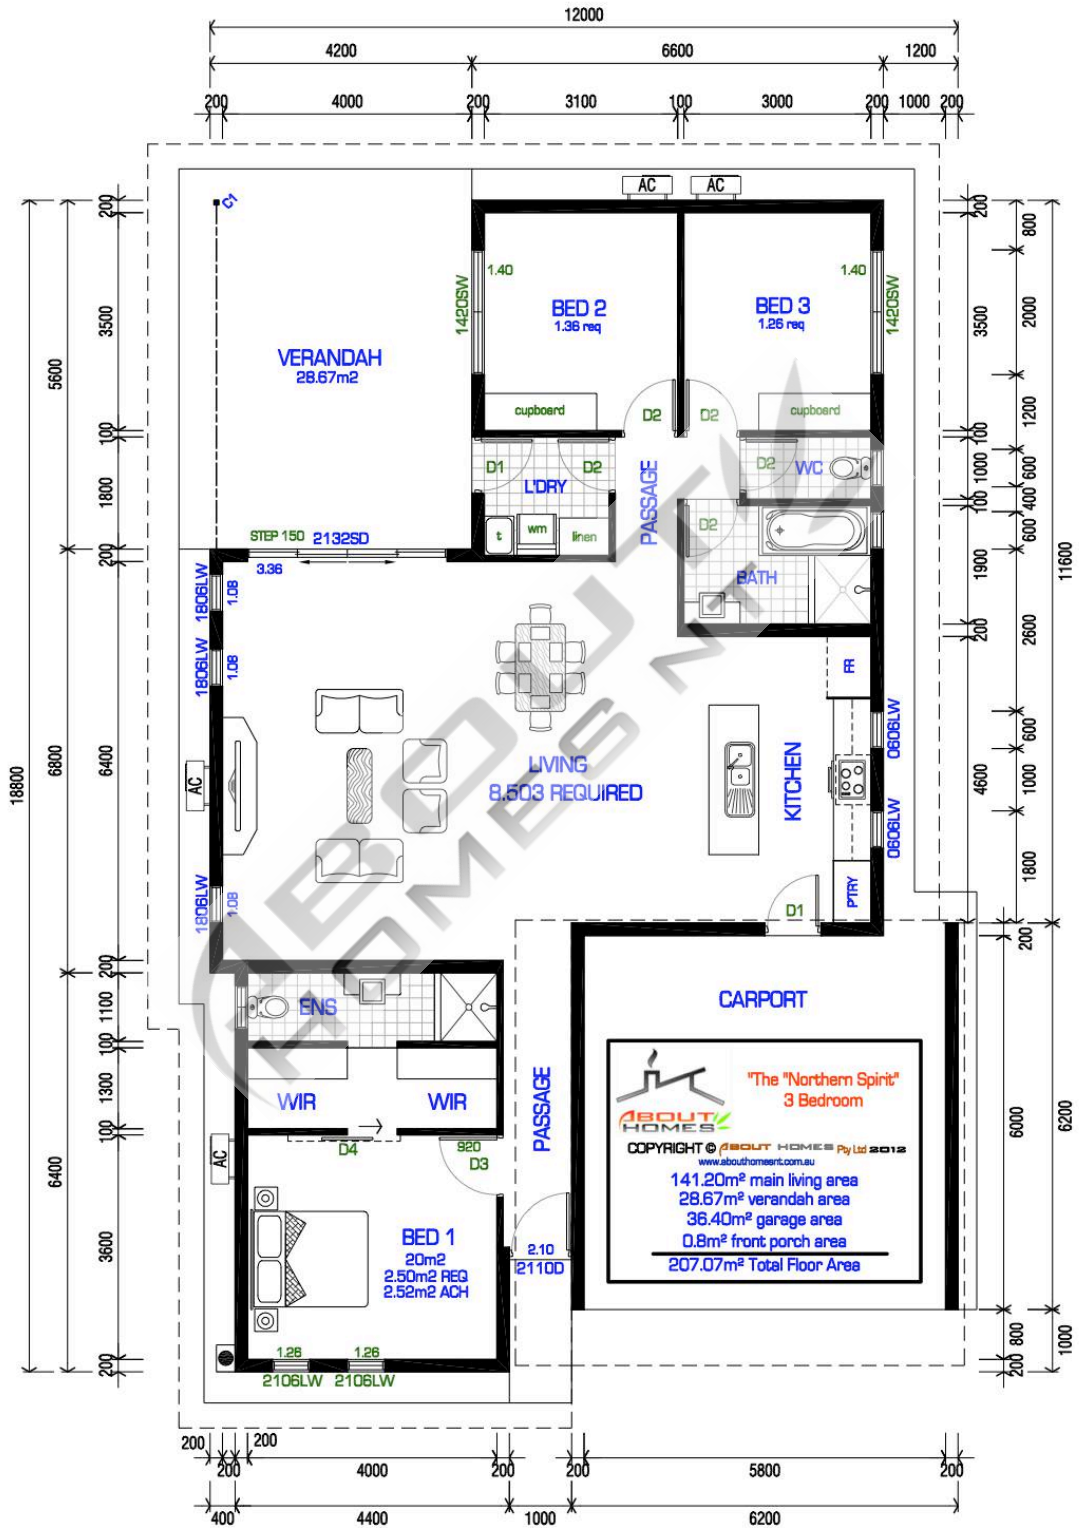

# NORTHERN SPIRIT 6

HOUSE WIDTH: 11.5M - HOUSE LENGTH: 18.7M - TOTAL FLOOR AREA: 195.17M<sup>2</sup>

# NORTHERN SPIRIT 7

HOUSE WIDTH: 12M - HOUSE LENGTH: 18.8M - TOTAL FLOOR AREA: 207.07M<sup>2</sup>

# NORTHERN SPIRIT 8

HOUSE WIDTH: 11.6M - HOUSE LENGTH: 16M - TOTAL FLOOR AREA: 190.3M<sup>2</sup>

AREA SCHEDULE	
MAIN LIVING AREAS	132.36M <sup>2</sup>
VERANDAH	13.3M <sup>2</sup>
GARAGE	36M <sup>2</sup>
PORCH	8.64M <sup>2</sup>
<b>TOTAL</b>	<b>190.3M<sup>2</sup></b>