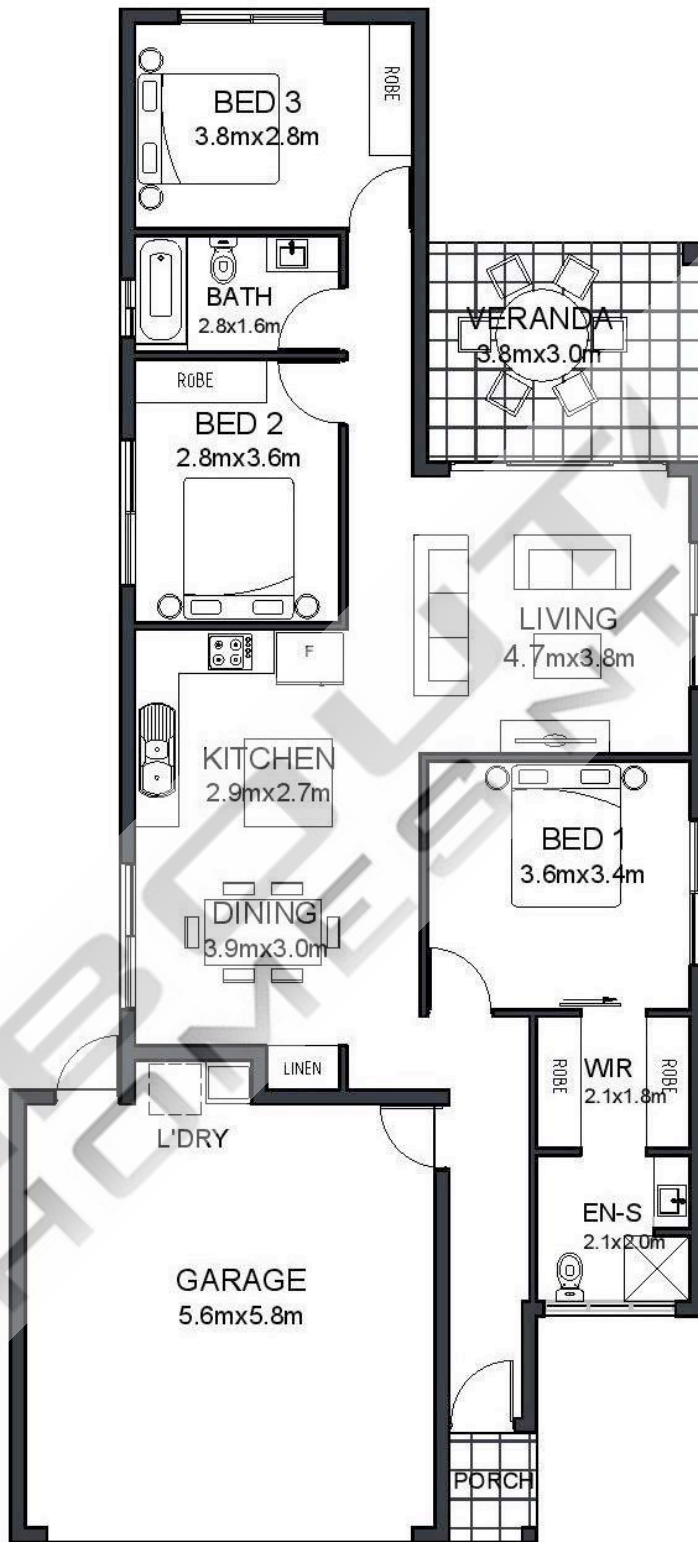

HOUSE WIDTH: 10.2M - HOUSE LENGTH: 18.1M - TOTAL FLOOR AREA: 161.78M²

MILANO 2

HOUSE WIDTH: 10.2M - HOUSE LENGTH: 20M - TOTAL FLOOR AREA: 173M²

DIMENSIONS

LENGTH: 20.0m
 WIDTH: 10.2m
 TOTAL AREA: 173m²

MILANO 3

HOUSE WIDTH: 9.5M - HOUSE LENGTH: 21M - TOTAL FLOOR AREA: 158.01M²

DIMENSIONS
LENGTH: 21.0m
WDTH: 9.5m
TOTAL AREA: 158.01m²

MILANO 4

HOUSE WIDTH: 11,4M - HOUSE LENGTH: 22,7M - TOTAL FLOOR AREA: 198,4M2