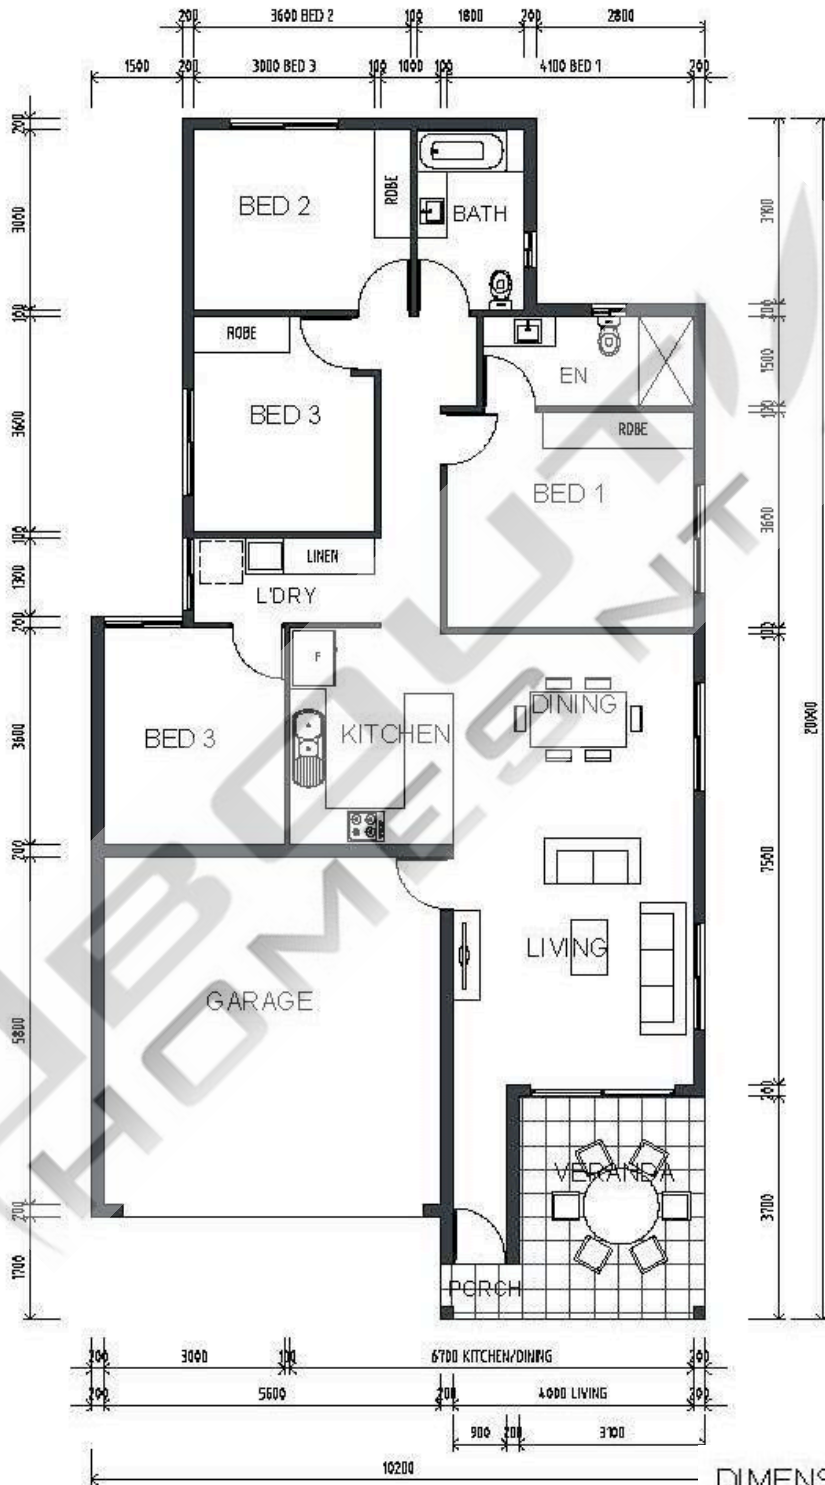

HOUSE WIDTH: 10.2M - HOUSE LENGTH: 18.1M - TOTAL FLOOR AREA: 161.78M²

MILANO 2

HOUSE WIDTH: 10.2M - HOUSE LENGTH: 20M - TOTAL FLOOR AREA: 173M²

DIMENSIONS

LENGTH: 20.0m
 WIDTH: 10.2m
 TOTAL AREA: 173m²

MILANO 3

HOUSE WIDTH: 9.5M - HOUSE LENGTH: 21M - TOTAL FLOOR AREA: 158.01M²

DIMENSIONS
LENGTH: 21.0m
WDTH: 9.5m
TOTAL AREA: 158.01m²

MILANO 4

HOUSE WIDTH: 11,4M - HOUSE LENGTH: 22,7M - TOTAL FLOOR AREA: 198,4M2