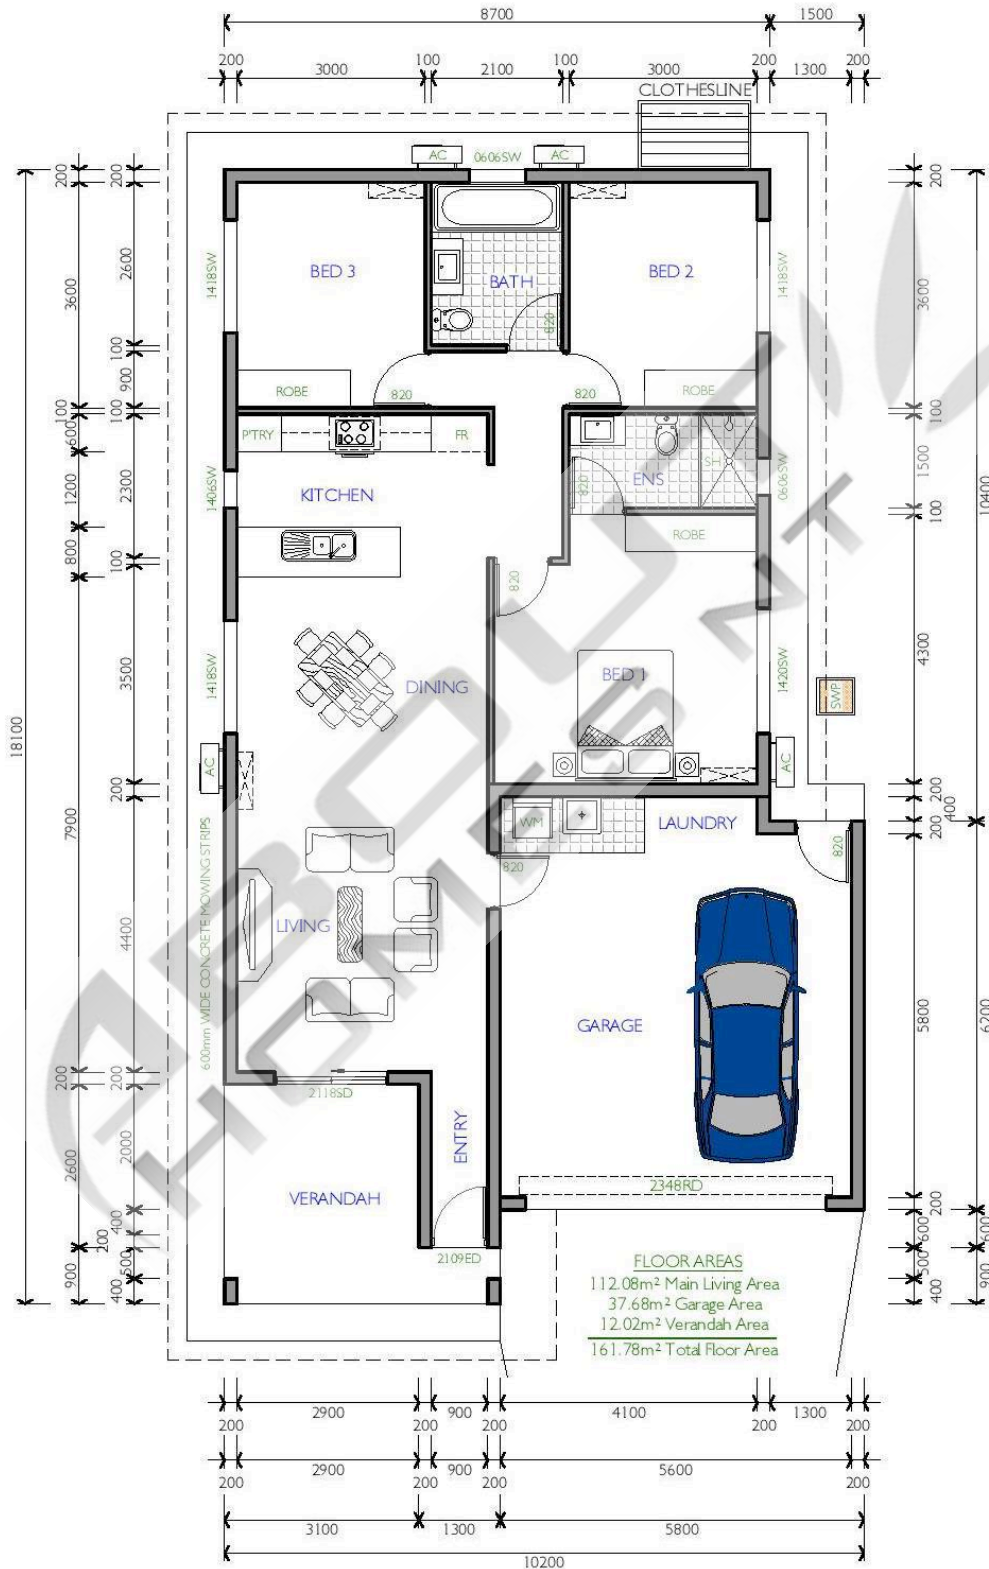

HOUSE WIDTH: 10.2M - HOUSE LENGTH: 18.1M - TOTAL FLOOR AREA: 161.78M²

MILANO 2

HOUSE WIDTH: 10.2M - HOUSE LENGTH: 20M - TOTAL FLOOR AREA: 173M²

DIMENSIONS

LENGTH: 20.0m
 WIDTH: 10.2m
 TOTAL AREA: 173m²

MILANO 3

HOUSE WIDTH: 9.5M - HOUSE LENGTH: 21M - TOTAL FLOOR AREA: 158.01M²

DIMENSIONS
LENGTH: 21.0m
WDTH: 9.5m
TOTAL AREA: 158.01m²

MILANO 4

HOUSE WIDTH: 11,4M - HOUSE LENGTH: 22,7M - TOTAL FLOOR AREA: 198,4M2