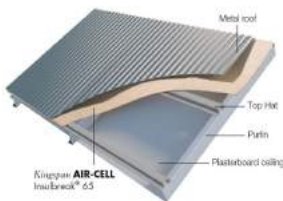

MILANO 2 - 173m²

HOUSE AND LAND

Fencing and Landscaping included

\$470,300

Block size - 367m²
Stage 2

INCLUSIONS

- ABOUT HOMES NT schedule of Premium Inclusions
- Block work, core filled and rendered
- Tiling in bathrooms up t the ceiling
- Alugard security screens
- Daikin Inverters throughout
- Rinnai Solar hot water system
- Smeg kitchen appliances
- Laminex silk finish cabinets
- caesarstone bench tops
- Humes doors internal and external
- Lockwood handles and locks
- 10 years warranty to all plumbing fittings
- Build in laundry cabinet with stone top
- Semi framed shower screens
- Prewired for Austar and NBN
- Complete fencing and Landscaping