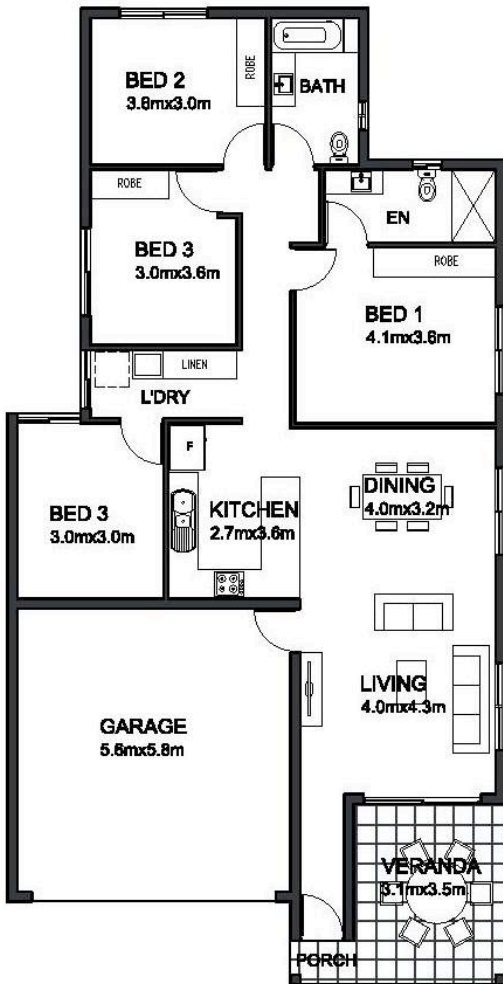

MILANO 2 - 173m²

HOUSE AND LAND

Fencing and Landscaping included

\$470,300

Block size - 367m²
Stage 2

INCLUSIONS

- ABOUT HOMES NT schedule of Premium Inclusions
- Block work, core filled and rendered
- Tiling in bathrooms up t the ceiling
- Alugard security screens
- Daikin Inverters throughout
- Rinnai Solar hot water system
- Smeg kitchen appliances
- Laminex silk finish cabinets
- caesarstone bench tops
- Humes doors internal and external
- Lockwood handles and locks
- 10 years warranty to all plumbing fittings
- Build in laundry cabinet with stone top
- Semi framed shower screens
- Prewired for Austar and NBN
- Complete fencing and Landscaping