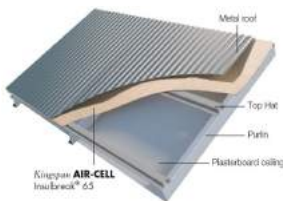

MILANO 1 – 161,78m²

HOUSE AND LAND

Fencing and Landscaping included

\$451,300

Block size – 367m²
Stage 2

INCLUSIONS

- ABOUT HOMES NT schedule of Premium Inclusions
- Block work, core filled and rendered
- Tiling in bathrooms up t the ceiling
- Alugard security screens
- Daikin Inverters throughout
- Rinnai Solar hot water system
- Smeg kitchen appliances
- Laminex silk finish cabinets
- caesarstone bench tops
- Humes doors internal and external
- Lockwood handles and locks
- 10 years warranty to all plumbing fittings
- Build in laundry cabinet with stone top
- Semi framed shower screens
- Prewired for Austar and NBN
- Complete fencing and Landscaping