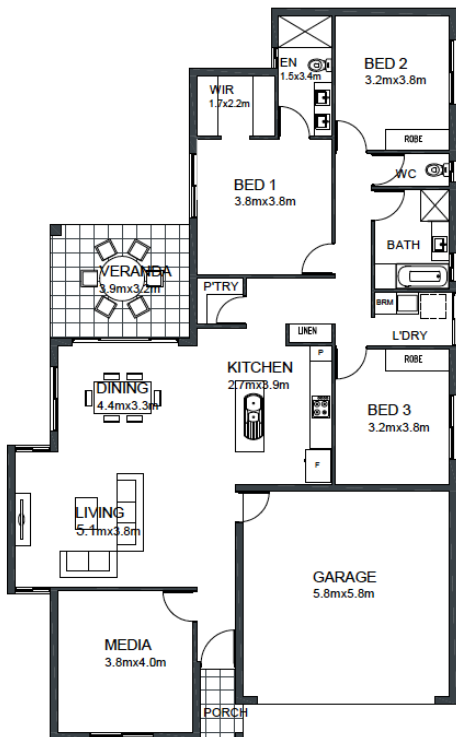

HOUSE & LAND FROM \$667,800

*Complete turn key
package option includes
Premium Finishes,
fencing, landscaping and
gutters*

Build now and save \$25,000 off this package price. Ask us how!

MALTA 2 - 210.9m²

Land size: 531m²
Lot 7616 (62) Letts Cres
Northcrest

www.abouthomesnt.com.au

Contact our sales team
sales1@abouthomesnt.com.au - 89671583