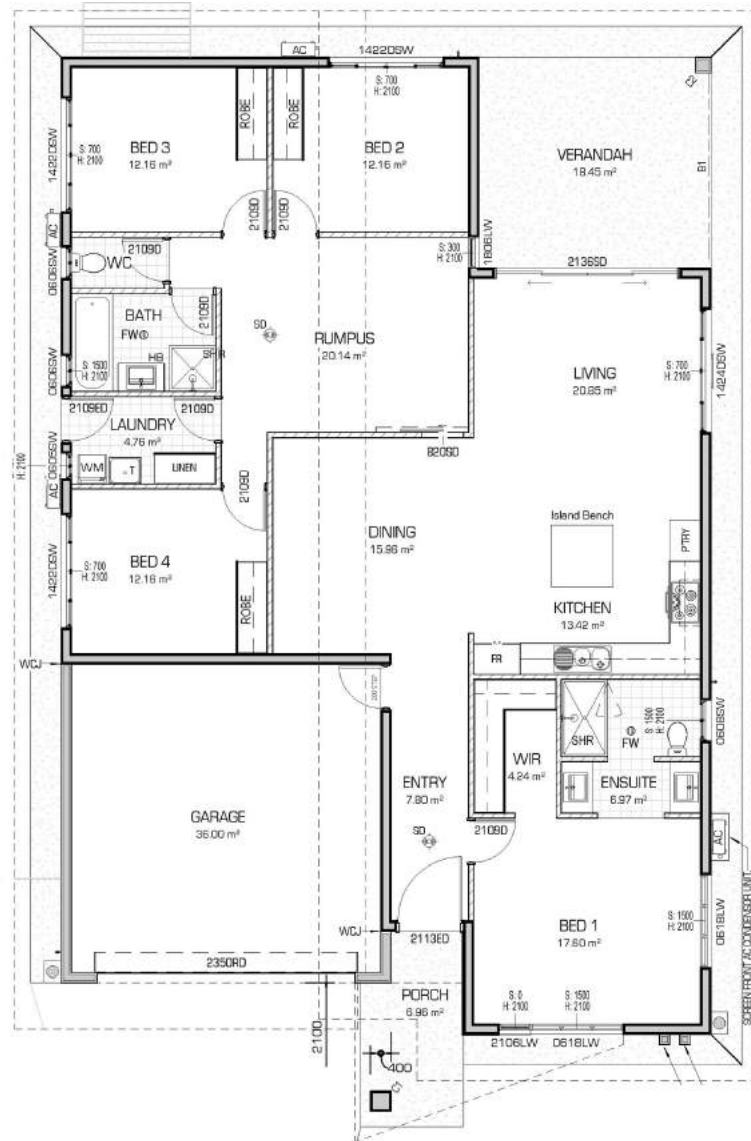

$712,600*

abouthomesnt.com.au