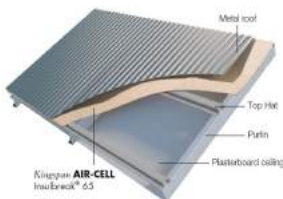

**KALYDNA 7 – 187,93m<sup>2</sup>**

**HOUSE AND LAND**

*Fencing and Landscaping included*

**\$528,800**

**Block size – 479 m<sup>2</sup>**  
**Stage 2**

## INCLUSIONS

- ABOUT HOMES NT schedule of Premium Inclusions
- Block work, core filled and rendered
- Tiling in bathrooms up t the ceiling
- Alugard security screens
- Daikin Inverters throughout
- Rinnai Solar hot water system
- Smeg kitchen appliances
- Laminex silk finish cabinets
- caesarstone bench tops
- Humes doors internal and external
- Lockwood handles and locks
- 10 years warranty to all plumbing fittings
- Build in laundry cabinet with stone top
- Semi framed shower screens
- Prewired for Austar and NBN
- Complete fencing and Landscaping