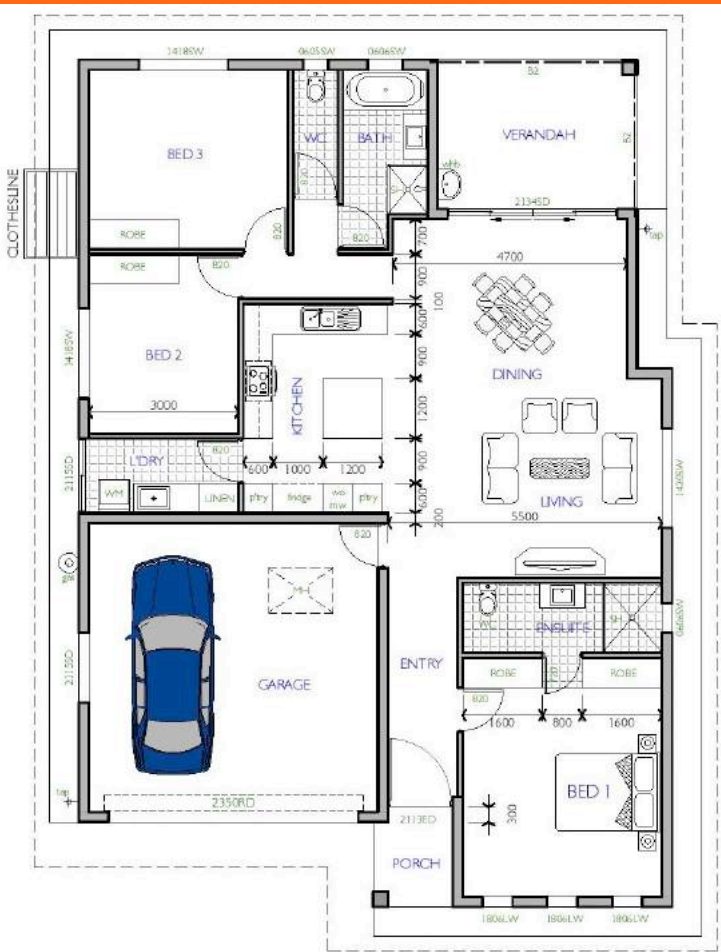

**KALYDNA 7 – 187,93m<sup>2</sup>**

**HOUSE AND LAND**

*Fencing and Landscaping included*

**\$528,800**

**Block size – 479 m<sup>2</sup>**  
**Stage 2**