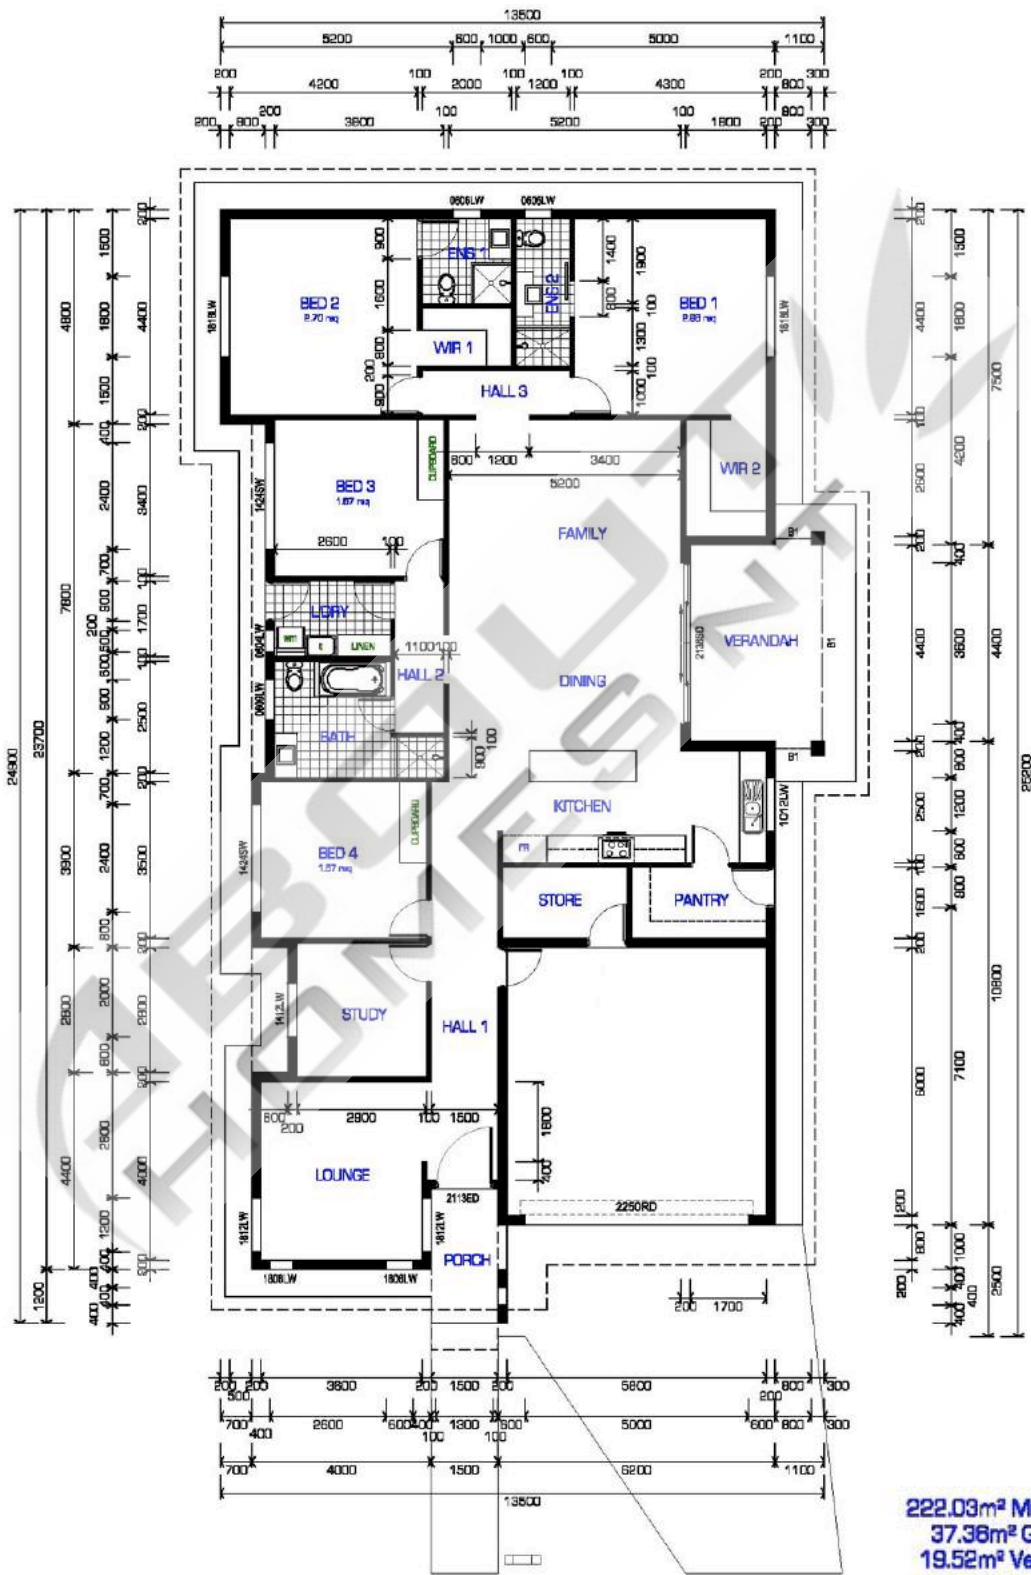

About Homes NT is your trusted Darwin home builder. We bring over 30 years of building experience to deliver quality homes that are functional and beautiful to Darwin and Palmerston residence.

ARMAAN

HOUSE WIDTH: 13.5M - HOUSE LENGTH: 25.2M - TOTAL FLOOR AREA: 283.85M²

222.03m² Main Living Area
 37.36m² Garage Area
 19.52m² Verandah Area
 4.94m² Front Porch Area
 283.85m² Total Floor Area